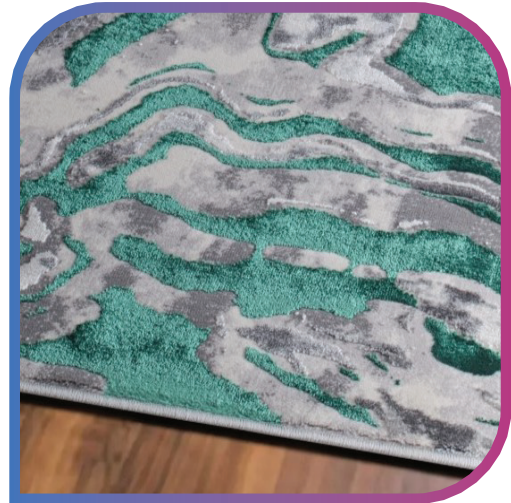

DESIGN 1266 GREEN