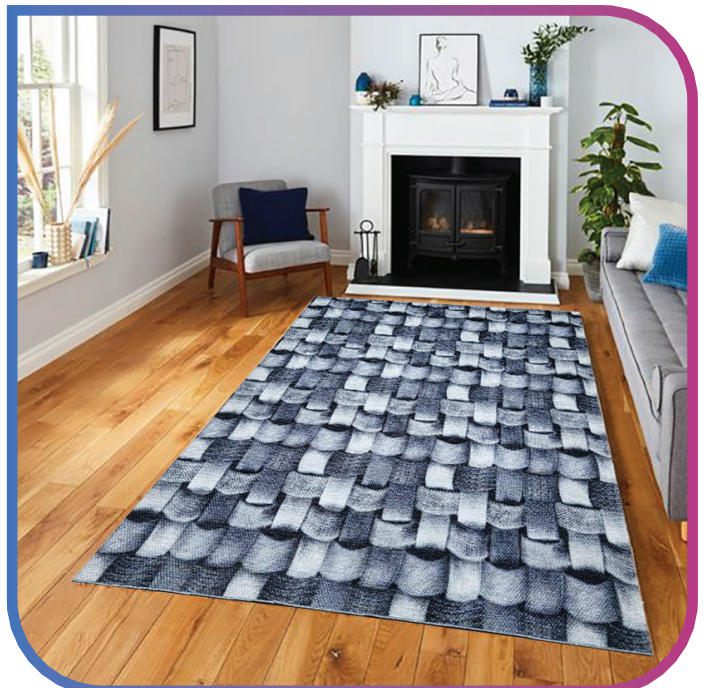

KNOT

It is colourful while daring to be simple, a collection of colours that is the permanent choice of those who prefer to live in the modern world.

67cm X 250cm : 120cm X 170cm : 160cm X 230cm