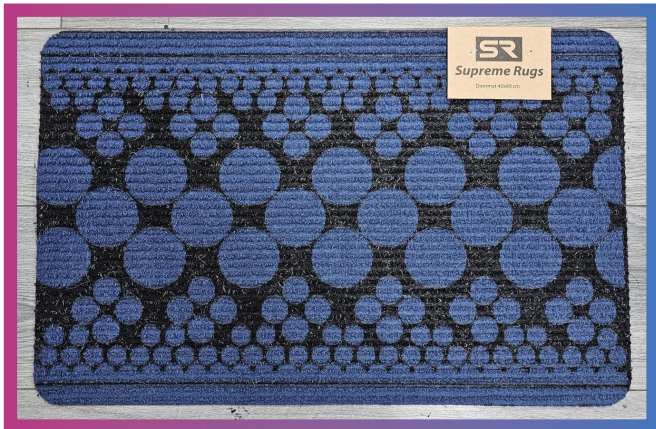

BOTH DESIGNS ONLY IN ONE SIZE 160cm X 230cm

POLYESTER COLLECTION

PLAIN 6CM

OCHRE

Silky soft radiant colours that will brighten your home.
100% polyester material has been used to create this radiant rug.

This luxurious rugs have a beautifully soft, deep rich pile, ideal for bringing warmth and texture to your flooring as it has 35mm soft pile which is giving it a comfortable, stylish feel and look at your living space.

120cm X 170cm : 160cm X 230cm

NON SLIP WASHABLE RUGS

WHITE

GREEN

SILVER

NAVY

PINK

**ALL AVAILABLE ONLY IN ONE SIZE
120cm X 160cm**

DOOR MAT COLLECTION

DIFFERENT DESIGNS
40cm X 60cm

DOOR MAT COLLECTION

Welcome guests in style with our door mats collection. Stylish, durable, and non slip. Designed to keep dirt out while adding charm to your entryway.